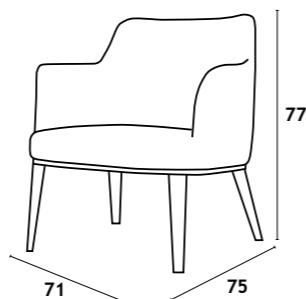

Structure with fabric upholstery 100% polyester, black lacquered metal legs.

71x75x77 cm

— FLEURY —
New Collection

BEGE/AMARELO

BEGE/AZUL

BEGE/CINZA CLARO

BEGE/CINZA ESCURO

FLEURY