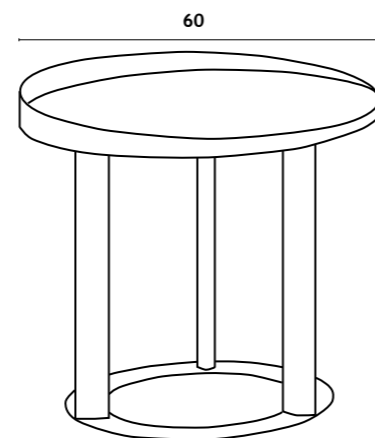

MDF structure with brown ash veneer finish. Space grey metal legs. Smoked tempered glass top.

— CRATER —

MESA CAFÉ 2013A
80x45 cm

MESA CAFÉ 2013B
60x55 cm

CRATER

MESA CAFÉ

MESA CENTRO | TABLE BASSE | COFFEE TABLE: Ø 80x45cm / Ø 60x55cm