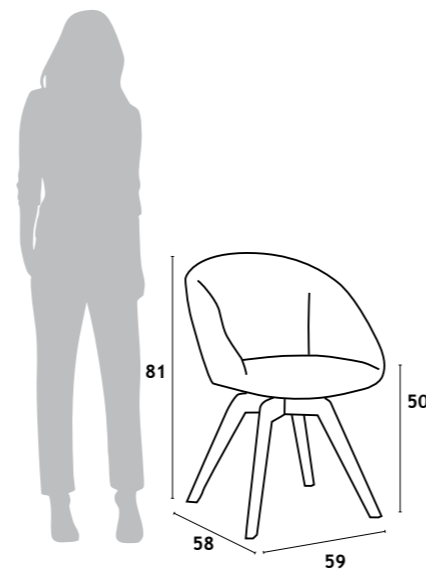

— ALLOS —
New Collection

ALLOS

CADEIRA | SILLA | CHAISE | CHAIR

Estrutura com estofo em tecido, pernas em madeira maciça (freixo), sistema rotativo.

Estructura con tapizado de tela, patas de madera maciza (ceniza), sistema giratorio.

Structure avec revêtement en tissu, pieds en bois massif (frêne), système pivotant.

Structure with fabric upholstery, solid wood legs (ash), swivel system.

59x58x81 cm