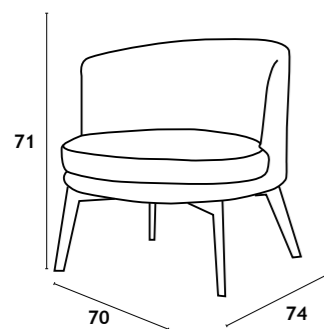

Structure with fabric upholstery 100% polyester, black lacquered metal legs.

71x75x77 cm

— FLEURY —
New Collection

BEGE/AMARELO

BEGE/AZUL

BEGE/CINZA CLARO

BEGE/CINZA ESCURO

FLEURY