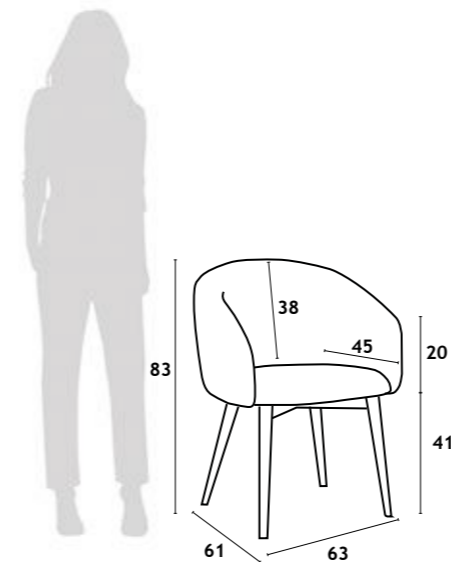

Structure with velvet upholstery, black lacquered metal legs.

45x55x88 cm

— HAVRE —

BEGE

CINZA

LARANJA

HAVRE

CADEIRA | SILLA | CHAISE | CHAIR