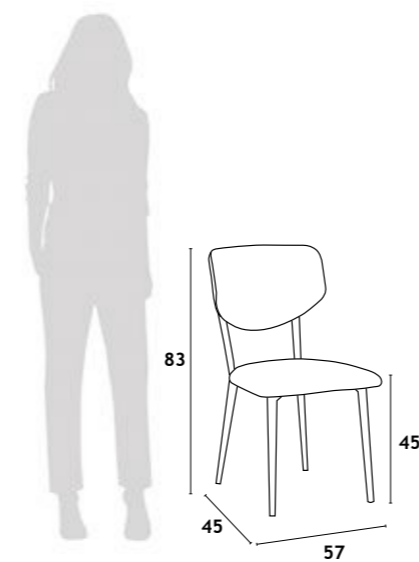

Structure with bouclé fabric upholstery, black lacquered metal legs.

59x47x92 cm

— PANTIN — *Out Collection End 2025*

CREME

CASTANHO

CINZA

PANTIN

CADEIRA | SILLA | CHAISE | CHAIR