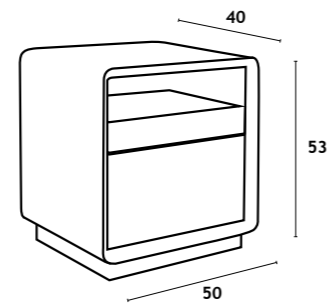

Wooden structure, upholstery with high density foam. Interior storage space with air lift system. 100% Polyester outer fabric. Solid wood feet.

160x200 cm

—ARA—

MESA CABECEIRA ARA

ARA

MESA CABECEIRA

MESA CAMA | Table de chevet | NIGHT STAND: 50x40x53 cm