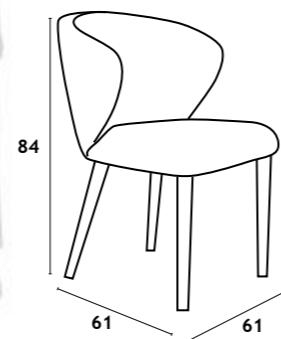

CINZA

—ARLES—

CADEIRA ARLES CINZA

CADEIRA ARLES TAUPE

CADEIRÃO ARLES CINZA

CADEIRÃO ARLES TAUPE

ARLES

CADEIRA | SILLA | CHAISE | CHAIR 55x53x75 cm