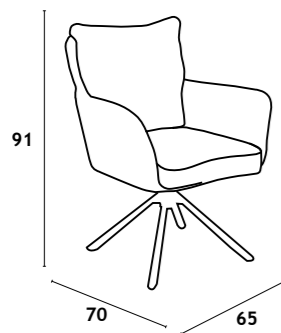

56x61x86 cm

CADEIRA GIRATÓRIA | SILLA GIRATORIA | CHAISE PIVOTANTE | SWIVEL CHAIR

— ANTIBES —
New Collection

BEGE

CINZA

LARANJA

ANTIBES

CADEIRA | SILLA | CHAISE | CHAIR

Structure with fabric upholstery, black lacquered metal legs, swivel system.

65x70x91 cm

CADEIRA GIRATÓRIA | SILLA GIRATORIA | CHAISE PIVOTANTE | SWIVEL CHAIR

— P I C T O R —
New Collection

MESA JANTAR PICTOR
CARVALHO NATURAL
Ø 120