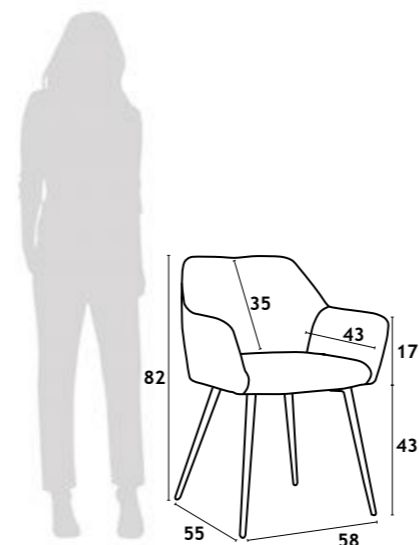

Walnut veneered MDF Structure, fabric upholstery, black lacquered metal legs.

57x45x83 cm

— ROCHELLE —

VERDE

AZUL

CINZA

CINZA ESCURO

ROCHELLE