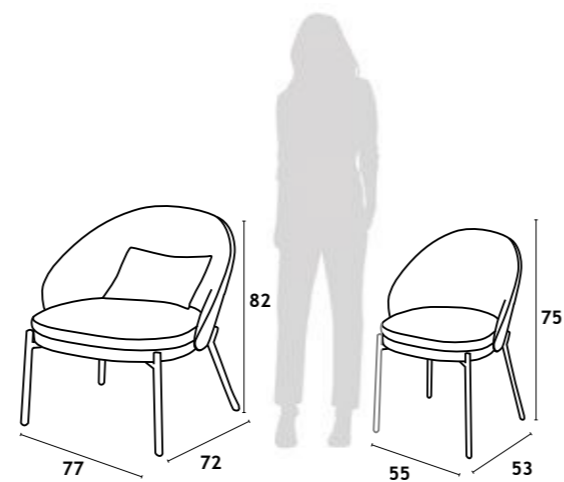

CINZA

—ARLES—

CADEIRA ARLES CINZA

CADEIRA ARLES TAUPE

CADEIRÃO ARLES CINZA

CADEIRÃO ARLES TAUPE

ARLES

CADEIRA | SILLA | CHAISE | CHAIR 55x53x75 cm