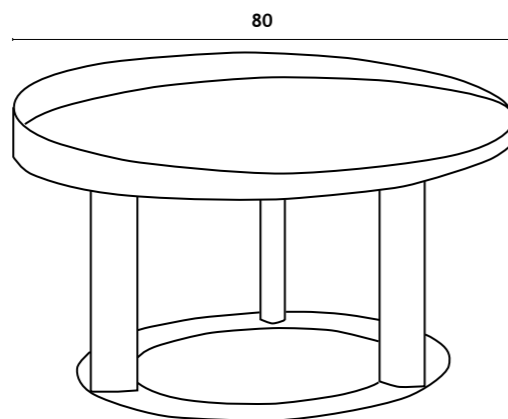

MDF structure with brown ash veneer finish. Space grey metal legs. Smoked tempered glass top.

— CRATER —

MESA CAFÉ 2013A
80x45 cm

MESA CAFÉ 2013B
60x55 cm

CRATER

MESA CAFÉ

MESA CENTRO | TABLE BASSE | COFFEE TABLE: Ø 80x45cm / Ø 60x55cm