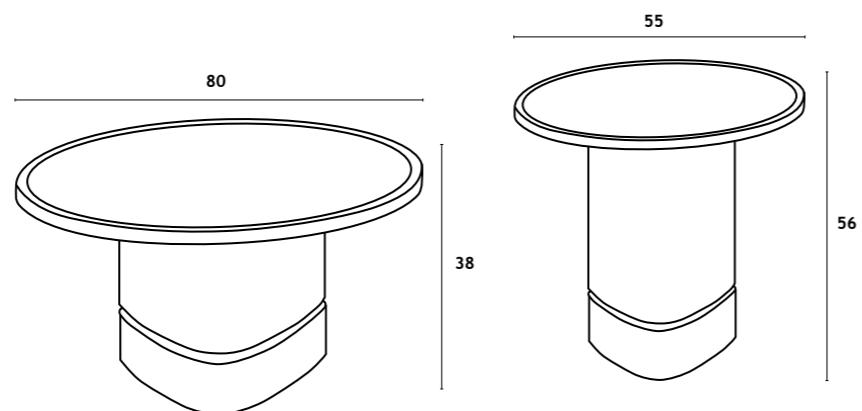

CANES

MESA CAFÉ

MESA CENTRO | TABLE BASSE | COFFEE TABLE: Ø 80x38 cm / Ø 55x56 cm

Estrutura do pé da mesa em MDF, acabamento em folha de nogueira bi-color com detalhes em aço; tampo em composto pedra.

Estructura de la mesa de MDF, acabado en chapa de nogal bicolor con detalles de acero; tablero en compuesto de piedra.

Structure en MDF, plaqué noyer bicolore avec détails en acier ; pla-teau en pierre composite.

Table frame in MDF, finished in two-tone walnut veneer with steel de-tails; stone composite top