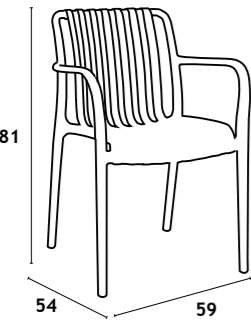

76x88x90 cm

CADEIRA GIRATÓRIA | SILLA GIRATORIA | CHAISE PIVOTANTE | SWIVEL CHAIR

— AVELAN —
New Collection

BEGE

VERDE

AVELAN

CADEIRA | SILLA | CHAISE | CHAIR

Estrutura 100% polipropileno, encosto com detalhe 100% poliestireno, uso In & Out.

Structure made of 100% polypropylene, backrest with 100% polystyrene detail, suitable for indoor and outdoor use.

41x57x78 cm

— B A N D O L —
New Collection

BRANCO

CREME

VERMELHO

VERDE

BANDOL