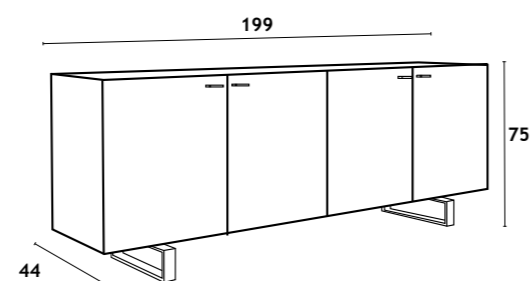

Walnut veneered MDF Structure, doors with synthetic leather finishing; solid wood legs (ash).

APARADOR 4P CYGNUS
BEGE

—TAURUS—

APARADOR TAURUS 4P

TAURUS

APARADOR 4P

APARADOR | BUFFET | SIDEBOARD: 199x44x75 cm