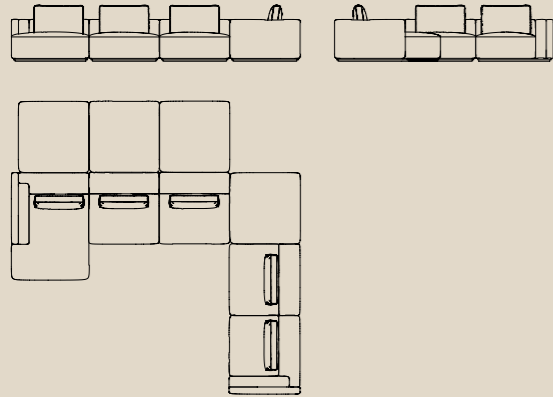

LANDFORM MODULAR LAYOUT

SCF.LF07

Dimensions
4080x4000x750 (400) mm