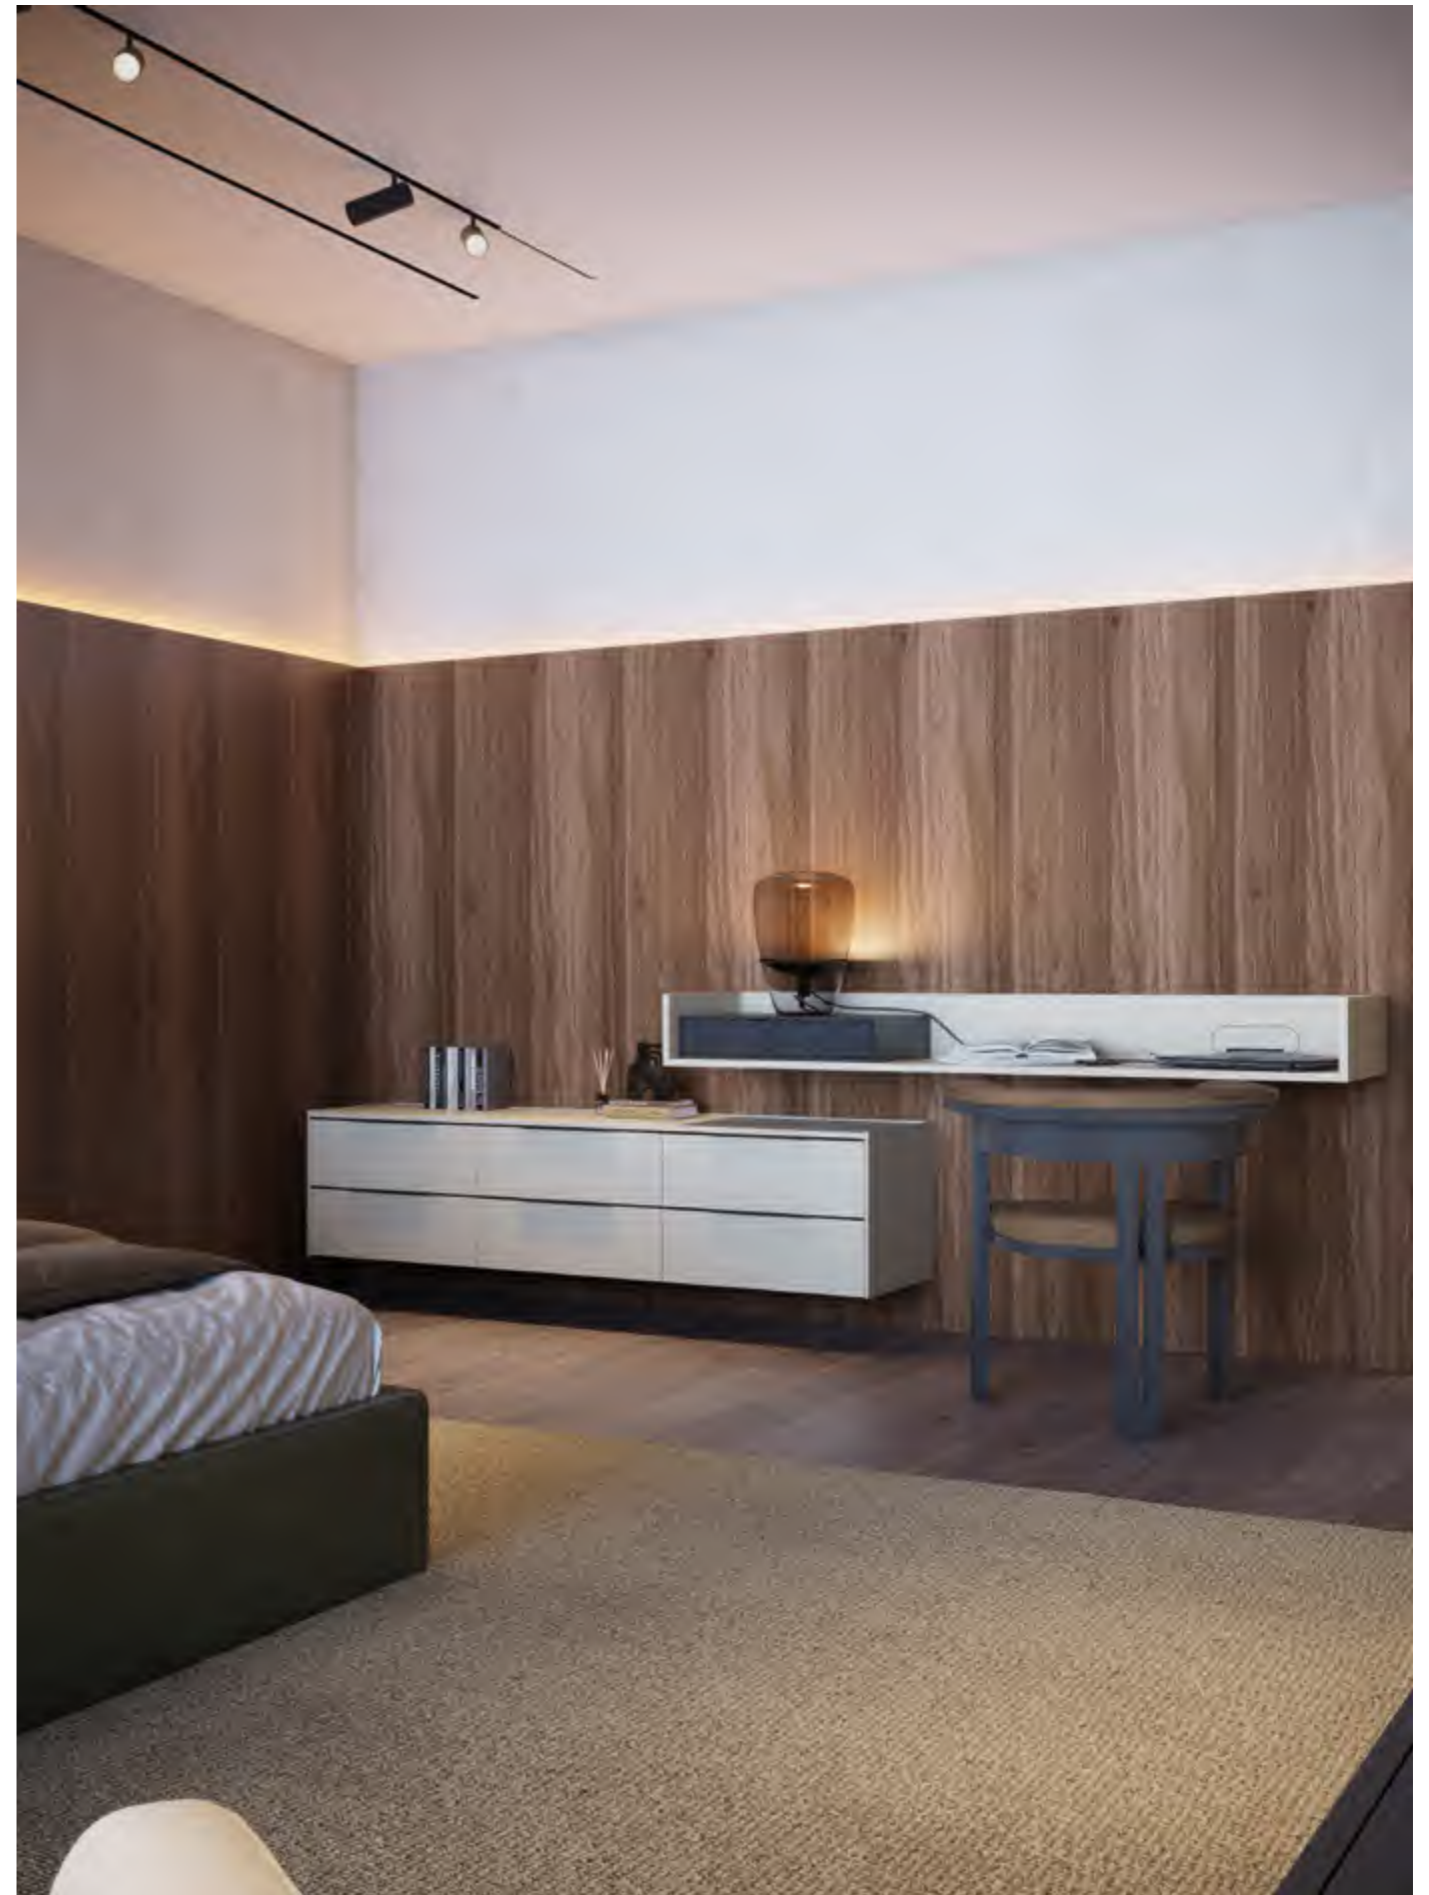

Porto Bed

His Night Table

Bridge Side Table

Landform Night System composed by Chest of Drawers and Desk

A room that favours neutrality with straight, simple lines and hand-picked pieces to enhance a decor with attitude.