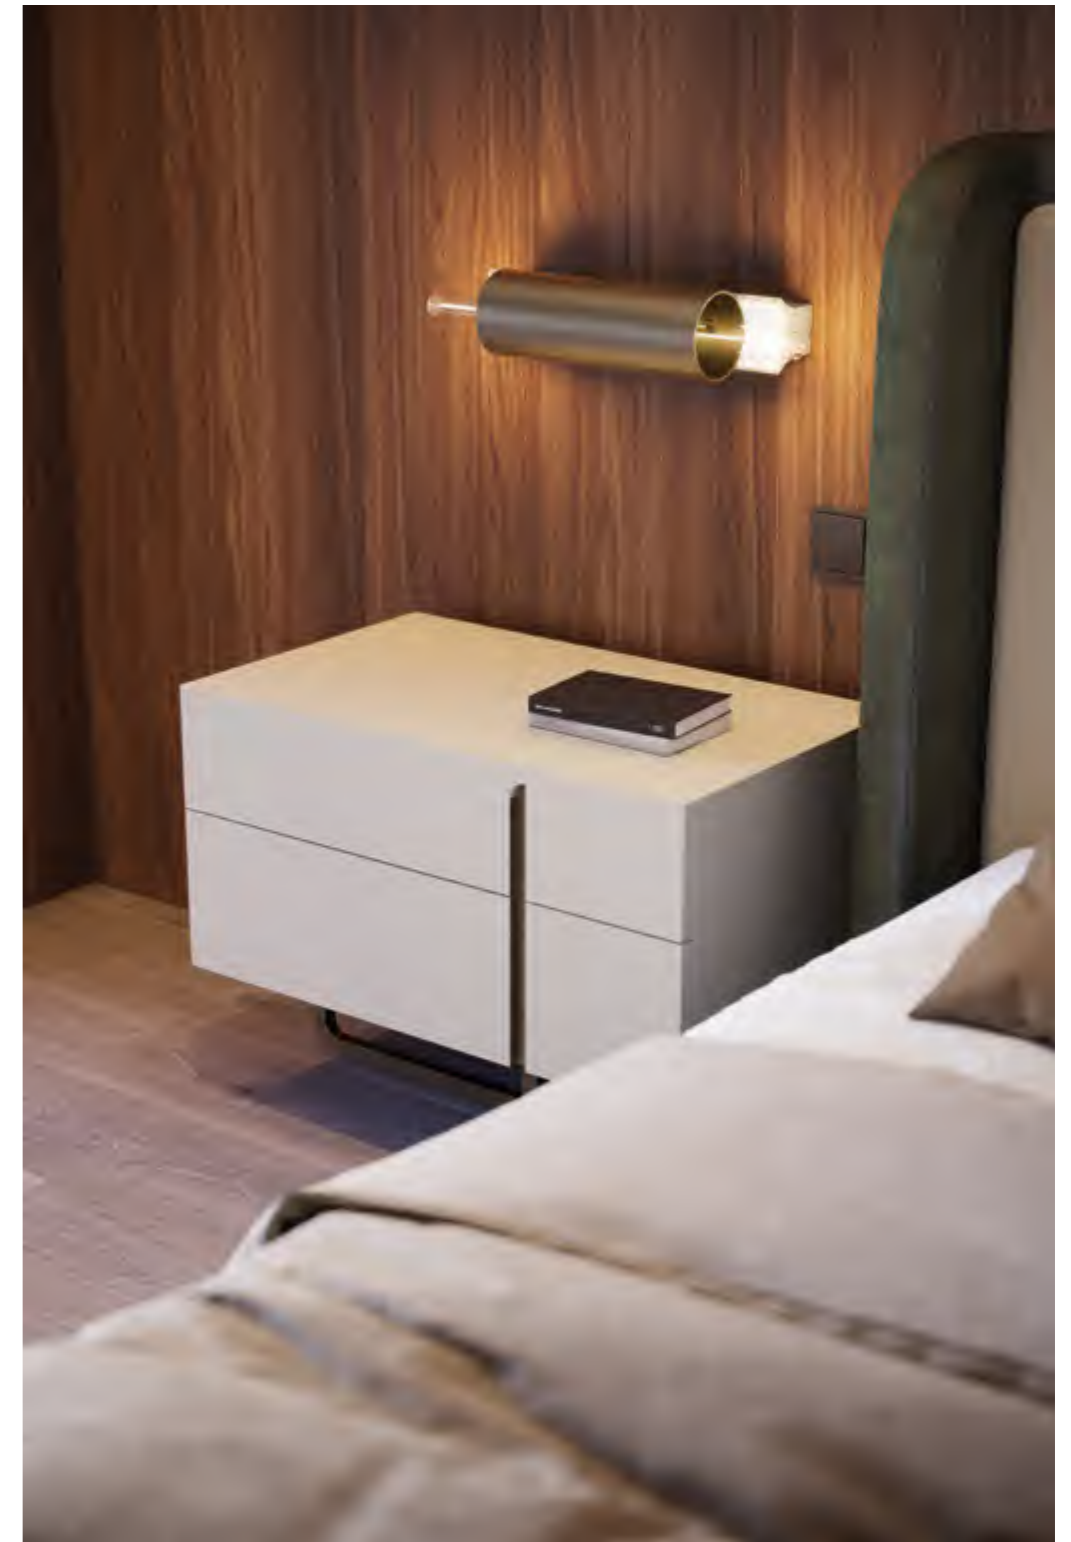

Porto Bed

His Night Table

Bridge Side Table

Landform Night System composed by Chest of Drawers and Desk

A room that favours neutrality with straight, simple lines and hand-picked pieces to enhance a decor with attitude.