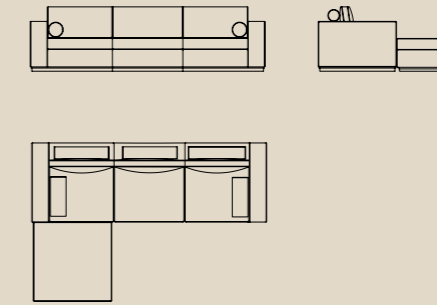

FORTUNE SOFA WITH CHAISE

SCF.F07.1.3

Dimensions
3000x1000x860 + 1000x1000x420 mm