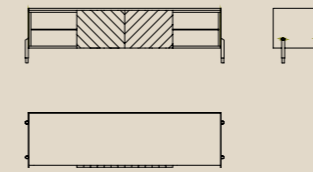

TV CABINETS

HER TV CABINET

SCF.HE02

Dimensions
2200x550x600 mm