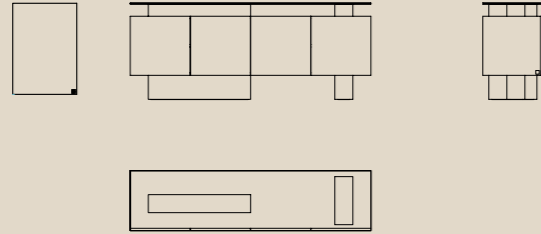

TORO SIDEBOARD

SCF.TR10

Dimensions
2200x500x810 mm