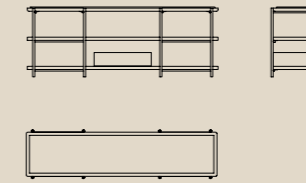

FORTUNE CONSOLE

SCF.F01

Dimensions
1600x400x800 mm

HER LOW CONSOLE

SCF.HE05

Dimensions
1600x420x650 mm

HIS LOW CONSOLE

SCF.HI05