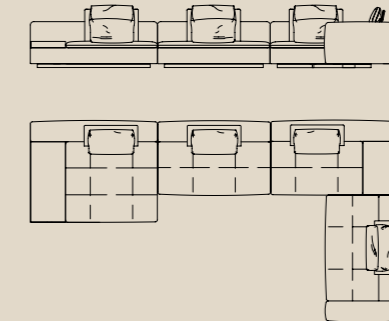

MARGEM SOFA

SCF.MG07

Dimensions
2660x5400x890 (420) mm