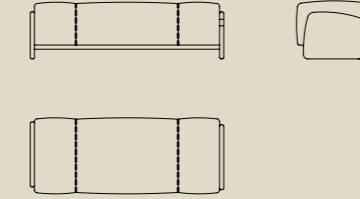

SCF.LF07.8

Dimensions
1000x1000x400 mm

MARGEM BENCH

SCF.MG25

Dimensions
1400x550x410 mm

SUBLIME STOOL

SCF.S08

Dimensions
450x450x450 mm