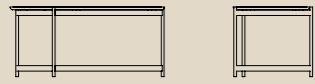

DESKS

CAPRI DESK

SCF.CP21

Dimensions
1650x900x760 mm