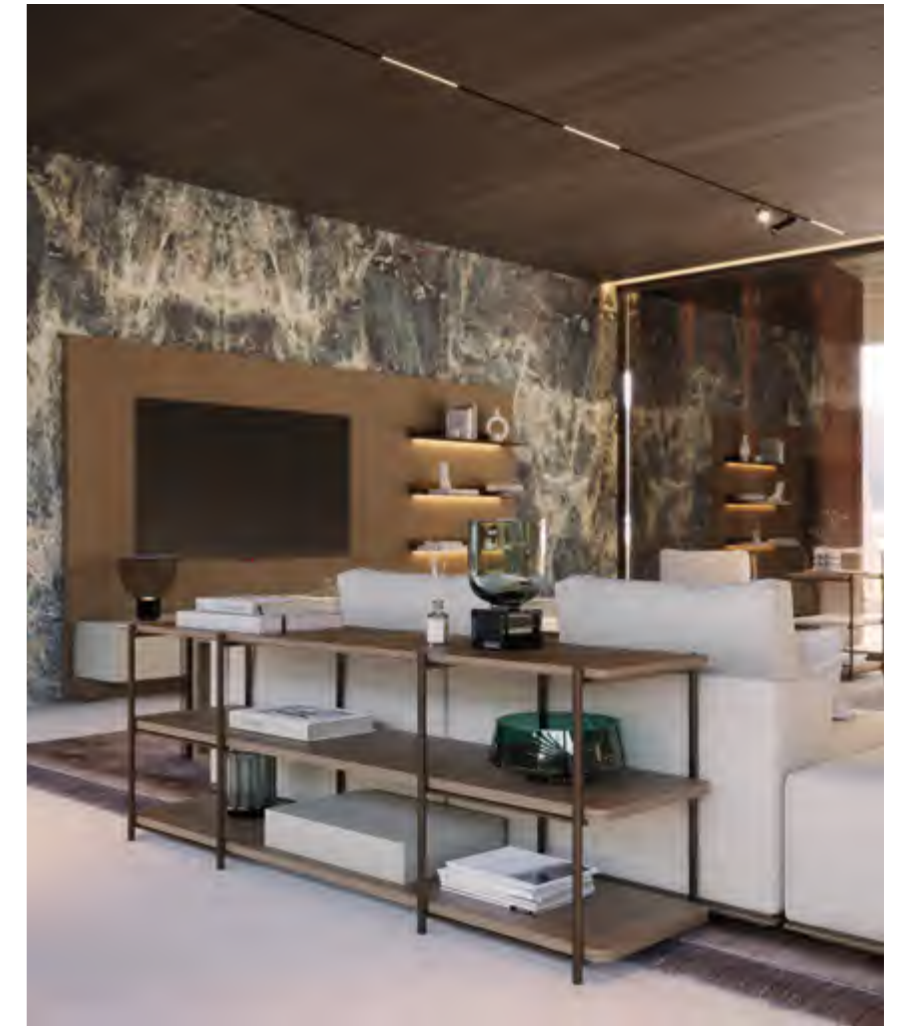

This space is equipped so that you can receive your guests in the best possible way and lose yourself in endless conversations and laughs.

Landform Day System

Her Low Console Table

Through marble walls, the characteristic green of the Douro Wine Region can be incorporated into this Open Space.