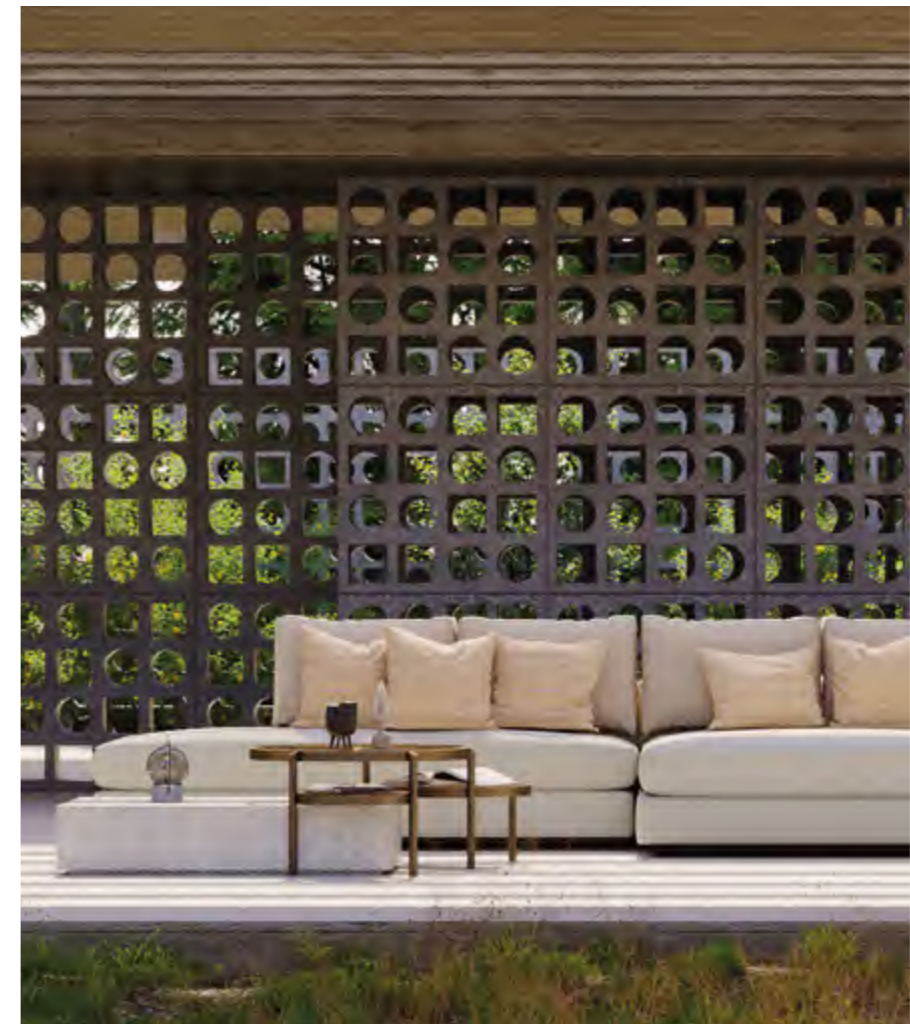

Connected via an external corridor which, like the villa's internal corridor, has a Cobogó wall, this brings light into the small external living room that serves as a link between these two spaces.

Colours such as white, beige, grey and pastel shades can create a feeling of tranquillity and sophistication. These colours, when applied to this outdoor furniture and other decorative elements, provide a more refreshing look to this housing complex.